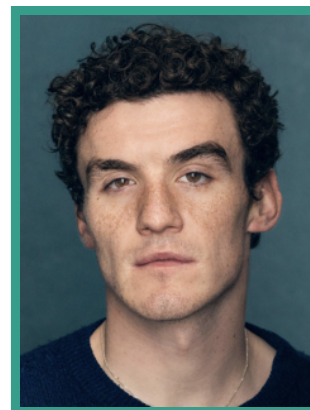

# Dónal Finn

Actor · Male

An Irish Screen Star of Tomorrow, Dónal can be seen as the co-lead in Guy Ritchie's YOUNG SHERLOCK for Amazon and as Mr Hayward in THE OTHER BENNET SISTER for the BBC/BritBox. He recently starred as Orpheus in the West End transfer of the hit Broadway musical HADESTOWN, though he is perhaps best known for his lead role as Mat in THE WHEEL OF TIME (Amazon).

## TELEVISION

PRODUCTION (ROLE)	COMPANY	PROJECT DETAILS
THE UPRISING	Blumhouse Productions	Dir. Paul Greengrass
THE OTHER BENNET SISTER (Mr. Hayward)	BBC One	Dir. Jennifer Sheridan
YOUNG SHERLOCK (Moriarty)	Amazon	Dir. Guy Ritchie
THE WHEEL OF TIME (SERIES 2 & 3) (Mat)	Amazon	Dir. Various
SAS: ROGUE HEROES (Eoin)	Kudos / BBC	Dir. Tom Shankland
CURSED (Kurt)	Netflix	Dir. Various
THE WITCHER (Netty)	Netflix	Dir. Alik Sakharov