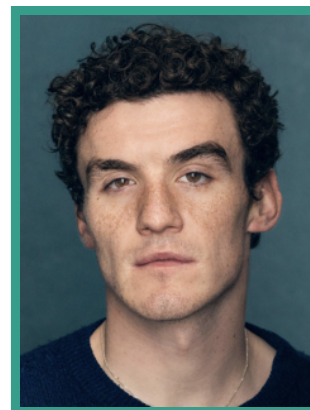

# Dónal Finn

Actor · Male

An Irish Screen Star of Tomorrow, Dónal can be seen as the co-lead in Guy Ritchie's YOUNG SHERLOCK for Amazon and as Mr Hayward in THE OTHER BENNET SISTER for the BBC/BritBox. He recently starred as Orpheus in the West End transfer of the hit Broadway musical HADESTOWN, though he is perhaps best known for his lead role as Mat in THE WHEEL OF TIME (Amazon).

## TELEVISION

PRODUCTION (ROLE)	COMPANY	PROJECT DETAILS
THE OTHER BENNET SISTER (Mr. Hayward)	BBC One	Dir. Jennifer Sheridan
YOUNG SHERLOCK (Moriarty)	Amazon	Dir. Guy Ritchie
THE WHEEL OF TIME (SERIES 2 & 3) (Mat)	Amazon	Dir. Various
SAS: ROGUE HEROES (Eoin)	Kudos / BBC	Dir. Tom Shankland
CURSED (Kurt)	Netflix	Dir. Various
THE WITCHER (Netty)	Netflix	Dir. Alik Sakharov