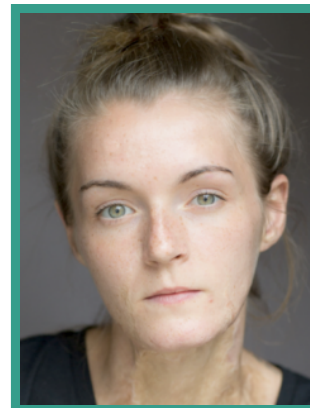

Vicky Knight

FEATURE FILM

PRODUCTION (ROLE)	COMPANY	PROJECT DETAILS
SILVER HAZE (Franky)	Emu Film	Dir. Sacha Polak
DIRTY GOD (Jade)	A Private View	Dir. Sacha Polak

SHORT FILM

PRODUCTION (ROLE)	COMPANY	PROJECT DETAILS
MIU MIU WOMAN'S TALES (Model)	Somesuch	Dir. Lynn Ramsey