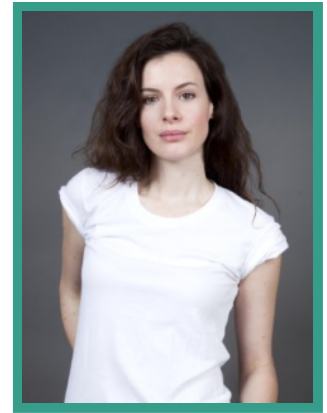

Helena Soubeyrand

Actor · Female

Based in Paris, France

FEATURE FILM

DATE	PRODUCTION (ROLE)	COMPANY	PROJECT DETAILS
2020	PARENTS D'ÉLÈVES (Sophie Leprince)	Rectangle Productions	Dir. Noémie Saglio
2017	JALOUSE (La voisine)	Mandarin Film/ Studio Canal	Dir. David Foenkinos and Stephane Foenkinos
2015	CHOCOLAT (Regina Badet)		Dir. Roschy Zem
2014	TIENS - TOI DROITE (Jeune fille élection Miss)		Dir. Katia Lewkowicz
2008	MESRINE:PUBLIC ENEMY #1 (La Compine Arrestation)		Dir. Jean-Francois Richet
2008	TAKEN (Girl with the Jacket)		Dir. Pierre Morel

TELEVISION

DATE	PRODUCTION (ROLE)	COMPANY	PROJECT DETAILS
2019	LES OMBRES ROUGES (Jeanne Forand)	H2O Productions	Dir. Various
2019	CASSANDRE (Lise Vannier)	Barjac Production	Dir. Hervé Renoh
2018	ORIGIN (Clemence Rey)	Left Bank Pictures	Dir. Mark Brozel
2018	NINA (Gaëlle)	Barjac Production	Dir. Jérôme Portheault
2016	THE CROWN (Mademoiselle De Bellaigue)	Leftbank Pictures / Netflix	Dir. Various
2015	LA LOI DE BARBARA (Karine)		

SKILLS / QUALIFICATIONS

Based in Paris

Height

5"7

Eye colour – Green

Hair colour – Dark Brown

Languages

French (Native), English
