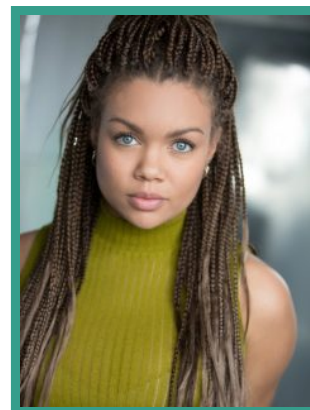

Hollie Edwin

Actor · Female

Hollie was last seen in THE TROUBLE WITH MAGGIE COLE for ITV opposite Dawn French.

TELEVISION

PRODUCTION (ROLE)	COMPANY	PROJECT DETAILS
DEATH IN PARADISE (Melea)	BBC	Dir. Chris Foggin
THE TROUBLE WITH MAGGIE COLE (Sydney)	Genial Productions	Dir. Ben Gregor
BOUNTY HUNTER (Rae)	Tiger Aspect	Dir. Will Sinclair
HOLBY CITY (Summer Baxton)	BBC	Dir. Paulette Randall

Appearance: Mixed Race, Latin American

Nationality: British

Other: Equity

Eye Colour: Blue

Hair Colour: Light/Mid Brown

Hair Length: Mid Length

Voice Character: Assured

Voice Quality: Warm
