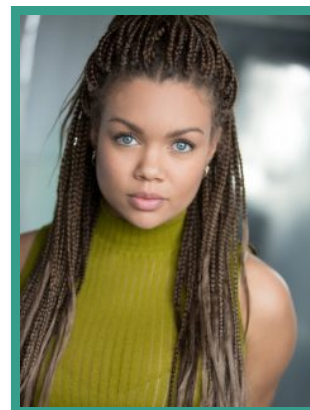

Hollie Edwin

Actor · Female

Hollie is currently shooting a regular role in GLASS HOUSES for ITV1 opposite Dawn French. She graduated from Italia Conti in 2016 and has since appeared in Deborah Bruce's tour of PRIDE AND PREJUDICE (Regent's Park Open Air Theatre) and BOUNTY HUNTERS (Sky).

Appearance: Mixed Race, Latin American

Nationality: British

Other: Equity

Eye Colour: Blue

Hair Colour: Light/Mid Brown

Hair Length: Mid Length

Voice Character: Assured

Voice Quality: Warm
